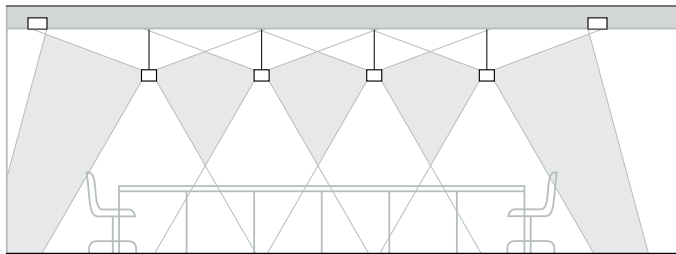

Direct-indirect luminaires suspended above the table provide ambient lighting in line with the layout or the office furniture. Downlights arranged along the side walls brighten the overall environment. The end walls can receive additional lighting via wallwashers; luminaires along the side walls can be dimmed to provide lower lighting levels, for example, for people to write by when slides are being shown.

Recessed downlight for halogen lamps or general service lamps.

Pendant direct-indirect luminaire for fluorescent lamps.

Recessed wallwasher for fluorescent lamps.

The lighting is installed in a suspended ceiling positioned at a set distance to the walls. The light consists of two rows of low-voltage downlights, which produce specular effects on the surface of the table. These downlights comprise the main lighting on representative occasions or light for people to write by in the case of slide projections. Above the edge of the ceiling there are tracks with washlights for indirect lighting, and spotlights. The spotlights and the washlights, which have fluorescent lamps, adjacent to the side and end walls can be switched and dimmed separately.

Recessed downlights for low-voltage lamps.

Track with spotlights and wallwashers for fluorescent lamps.

Washlights provide direct lighting over the table and ambient lighting by the light reflected by the walls. The luminaires are equipped with general service lamps, which means that they can be easily dimmed to the required lighting level; the alignment of the lighting to the seating ensures optimum visual comfort. The pairs of luminaires nearest the end walls can be switched separately for projection lighting. Tracks mounted parallel to the end walls can take spotlights for the illumination of the walls or presentations.