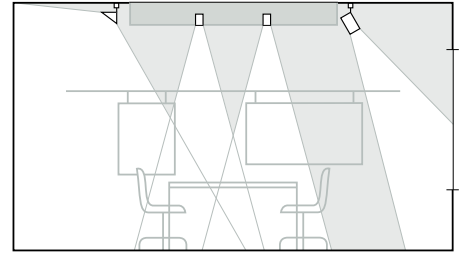

Direct-indirect luminaires suspended above the table provide ambient lighting in line with the layout or the office furniture. Downlights arranged along the side walls brighten the overall environment. The end walls can receive additional lighting via wallwashers; luminaires along the side walls can be dimmed to provide lower lighting levels, for example, for people to write by when slides are being shown.

Recessed downlight for halogen lamps or general service lamps.

Pendant direct-indirect luminaire for fluorescent lamps.

Recessed wallwasher for fluorescent lamps.

The lighting is installed in a suspended ceiling positioned at a set distance to the walls. The light consists of two rows of low-voltage downlights, which produce specular effects on the surface of the table. These downlights comprise the main lighting on representative occasions or light for people to write by in the case of slide projections. Above the edge of the ceiling there are tracks with washlights for indirect lighting, and spotlights. The spotlights and the washlights, which have fluorescent lamps, adjacent to the side and end walls can be switched and dimmed separately.

Recessed downlights for low-voltage lamps.

Track with spotlights and wallwashers for fluorescent lamps.

Washlights provide direct lighting over the table and ambient lighting by the light reflected by the walls. The luminaires are equipped with general service lamps, which means that they can be easily dimmed to the required lighting level; the alignment of the lighting to the seating ensures optimum visual comfort. The pairs of luminaires nearest the end walls can be switched separately for projection lighting. Tracks mounted parallel to the end walls can take spotlights for the illumination of the walls or presentations.