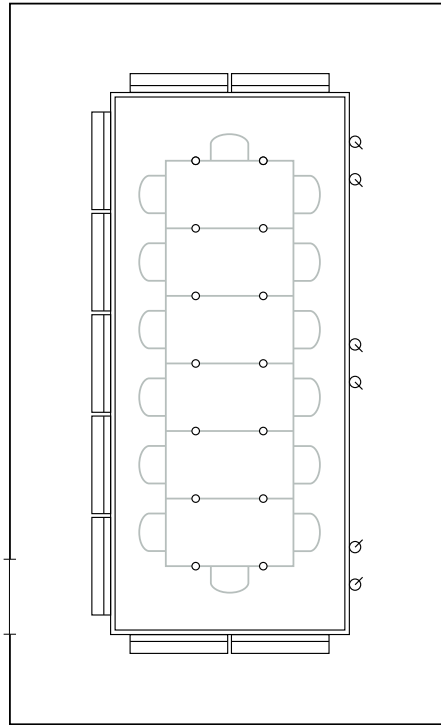

Direct-indirect luminaires suspended above the table provide ambient lighting in line with the layout or the office furniture. Downlights arranged along the side walls brighten the overall environment. The end walls can receive additional lighting via wallwashers; luminaires along the side walls can be dimmed to provide lower lighting levels, for example, for people to write by when slides are being shown.

Recessed downlight for halogen lamps or general service lamps.

Pendant direct-indirect luminaire for fluorescent lamps.

Recessed wallwasher for fluorescent lamps.

The lighting is installed in a suspended ceiling positioned at a set distance to the walls. The light consists of two rows of low-voltage downlights, which produce specular effects on the surface of the table. These downlights comprise the main lighting on representative occasions or light for people to write by in the case of slide projections. Above the edge of the ceiling there are tracks with washlights for indirect lighting, and spotlights. The spotlights and the washlights, which have fluorescent lamps, adjacent to the side and end walls can be switched and dimmed separately.

Recessed downlights for low-voltage lamps.

Track with spotlights and wallwashers for fluorescent lamps.

Washlights provide direct lighting over the table and ambient lighting by the light reflected by the walls. The luminaires are equipped with general service lamps, which means that they can be easily dimmed to the required lighting level; the alignment of the lighting to the seating ensures optimum visual comfort. The pairs of luminaires nearest the end walls can be switched separately for projection lighting. Tracks mounted parallel to the end walls can take spotlights for the illumination of the walls or presentations.