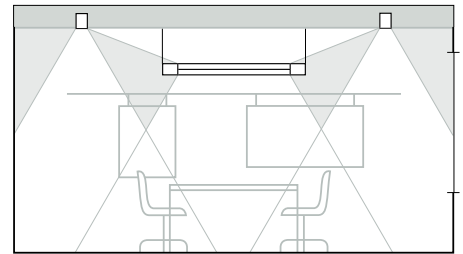

Direct-indirect luminaires suspended above the table provide ambient lighting in line with the layout or the office furniture. Downlights arranged along the side walls brighten the overall environment. The end walls can receive additional lighting via wallwashers; luminaires along the side walls can be dimmed to provide lower lighting levels, for example, for people to write by when slides are being shown.

Recessed downlight for halogen lamps or general service lamps.

Pendant direct-indirect luminaire for fluorescent lamps.

Recessed wallwasher for fluorescent lamps.

The lighting is installed in a suspended ceiling positioned at a set distance to the walls. The light consists of two rows of low-voltage downlights, which produce specular effects on the surface of the table. These downlights comprise the main lighting on representative occasions or light for people to write by in the case of slide projections. Above the edge of the ceiling there are tracks with washlights for indirect lighting, and spotlights. The spotlights and the washlights, which have fluorescent lamps, adjacent to the side and end walls can be switched and dimmed separately.

Recessed downlights for low-voltage lamps.

Track with spotlights and wallwashers for fluorescent lamps.

Washlights provide direct lighting over the table and ambient lighting by the light reflected by the walls. The luminaires are equipped with general service lamps, which means that they can be easily dimmed to the required lighting level; the alignment of the lighting to the seating ensures optimum visual comfort. The pairs of luminaires nearest the end walls can be switched separately for projection lighting. Tracks mounted parallel to the end walls can take spotlights for the illumination of the walls or presentations.