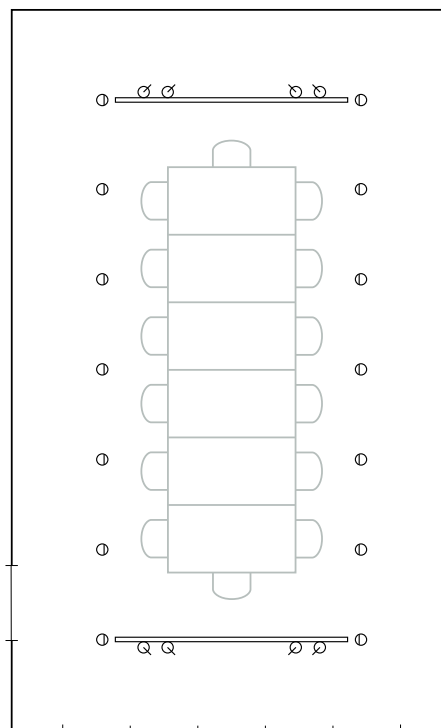

Direct-indirect luminaires suspended above the table provide ambient lighting in line with the layout or the office furniture. Downlights arranged along the side walls brighten the overall environment. The end walls can receive additional lighting via wallwashers; luminaires along the side walls can be dimmed to provide lower lighting levels, for example, for people to write by when slides are being shown.

Recessed downlight for halogen lamps or general service lamps.

Pendant direct-indirect luminaire for fluorescent lamps.

Recessed wallwasher for fluorescent lamps.

The lighting is installed in a suspended ceiling positioned at a set distance to the walls. The light consists of two rows of low-voltage downlights, which produce specular effects on the surface of the table. These downlights comprise the main lighting on representative occasions or light for people to write by in the case of slide projections. Above the edge of the ceiling there are tracks with washlights for indirect lighting, and spotlights. The spotlights and the washlights, which have fluorescent lamps, adjacent to the side and end walls can be switched and dimmed separately.

Recessed downlights for low-voltage lamps.

Track with spotlights and wallwashers for fluorescent lamps.

Washlights provide direct lighting over the table and ambient lighting by the light reflected by the walls. The luminaires are equipped with general service lamps, which means that they can be easily dimmed to the required lighting level; the alignment of the lighting to the seating ensures optimum visual comfort. The pairs of luminaires nearest the end walls can be switched separately for projection lighting. Tracks mounted parallel to the end walls can take spotlights for the illumination of the walls or presentations.