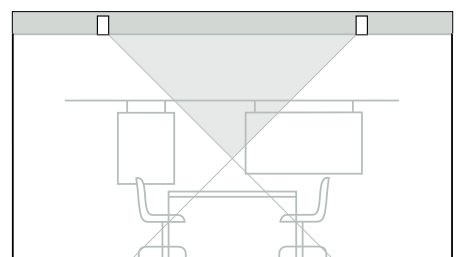

Direct-indirect luminaires suspended above the table provide ambient lighting in line with the layout or the office furniture. Downlights arranged along the side walls brighten the overall environment. The end walls can receive additional lighting via wallwashers; luminaires along the side walls can be dimmed to provide lower lighting levels, for example, for people to write by when slides are being shown.

Recessed downlight for halogen lamps or general service lamps.

Pendant direct-indirect luminaire for fluorescent lamps.

Recessed wallwasher for fluorescent lamps.

The lighting is installed in a suspended ceiling positioned at a set distance to the walls. The light consists of two rows of low-voltage downlights, which produce specular effects on the surface of the table. These downlights comprise the main lighting on representative occasions or light for people to write by in the case of slide projections. Above the edge of the ceiling there are tracks with washlights for indirect lighting, and spotlights. The spotlights and the washlights, which have fluorescent lamps, adjacent to the side and end walls can be switched and dimmed separately.

Recessed downlights for low-voltage lamps.

Track with spotlights and wallwashers for fluorescent lamps.

Washlights provide direct lighting over the table and ambient lighting by the light reflected by the walls. The luminaires are equipped with general service lamps, which means that they can be easily dimmed to the required lighting level; the alignment of the lighting to the seating ensures optimum visual comfort. The pairs of luminaires nearest the end walls can be switched separately for projection lighting. Tracks mounted parallel to the end walls can take spotlights for the illumination of the walls or presentations.