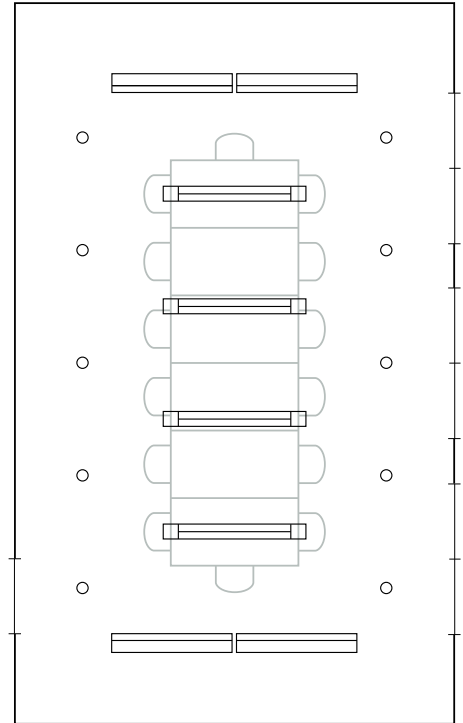

Direct-indirect luminaires suspended above the table provide ambient lighting in line with the layout or the office furniture. Downlights arranged along the side walls brighten the overall environment. The end walls can receive additional lighting via wallwashers; luminaires along the side walls can be dimmed to provide lower lighting levels, for example, for people to write by when slides are being shown.

Recessed downlight for halogen lamps or general service lamps.

Pendant direct-indirect luminaire for fluorescent lamps.

Recessed wallwasher for fluorescent lamps.

The lighting is installed in a suspended ceiling positioned at a set distance to the walls. The light consists of two rows of low-voltage downlights, which produce specular effects on the surface of the table. These downlights comprise the main lighting on representative occasions or light for people to write by in the case of slide projections. Above the edge of the ceiling there are tracks with washlights for indirect lighting, and spotlights. The spotlights and the washlights, which have fluorescent lamps, adjacent to the side and end walls can be switched and dimmed separately.

Recessed downlights for low-voltage lamps.

Track with spotlights and wallwashers for fluorescent lamps.

Washlights provide direct lighting over the table and ambient lighting by the light reflected by the walls. The luminaires are equipped with general service lamps, which means that they can be easily dimmed to the required lighting level; the alignment of the lighting to the seating ensures optimum visual comfort. The pairs of luminaires nearest the end walls can be switched separately for projection lighting. Tracks mounted parallel to the end walls can take spotlights for the illumination of the walls or presentations.